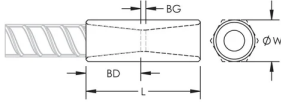

ADDITIONAL PRODUCT DETAILS

Bar dimensions and weights listed may vary by region. Coupler sizes not shown may be available by special order. Contact your nVent LENTON representative for more information.

DIAGRAMS

WARNING

---

nVent products shall be installed and used only as indicated in nVent's product instruction sheets and training materials. Instruction sheets are available at www.nvent.com and from your nVent customer service representative. Improper installation, misuse, misapplication or other failure to completely follow nVent's instructions and warnings may cause product malfunction, property damage, serious bodily injury and death and/or void your warranty.

North America

+1.800.753.9221

Option 1 – Customer Care

Option 2 – Technical

Support

Europe

Netherlands:

+31 800-0200135

France:

+33 800 901 793

Europe

Germany:

800 1890272

Other Countries:

+31 13 5835404