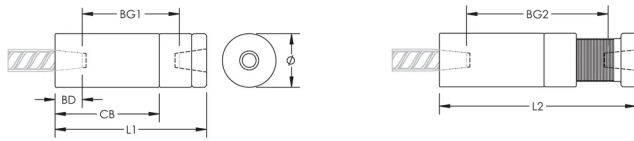

Unit Weight: 4.3 kg

Designed to Meet: AASHTO;ABNT NBR 8548:1984;ACI 318 Type 1 (125% Specified Yield);ACI 318 Type 2 (Specified Tensile);ACI 349;ACI 359;AS3600

Package Quantity: 6

ADDITIONAL PRODUCT DETAILS

Bar dimensions and weights listed may vary by region. Coupler sizes not shown may be available by special order. Contact your nVent LENTON representative for more information.

DIAGRAMS

WARNING

nVent products shall be installed and used only as indicated in nVent's product instruction sheets and training materials. Instruction sheets are available at www.nvent.com and from your nVent customer service representative. Improper installation, misuse, misapplication or other failure to completely follow nVent's instructions and warnings may cause product malfunction, property damage, serious bodily injury and death and/or void your warranty.

North America

+1.800.753.9221
Option 1 – Customer Care
Option 2 – Technical
Support

Europe

Netherlands:
+31 800-0200135
France:
+33 800 901 793

Europe

Germany:
800 1890272
Other Countries:
+31 13 5835404

APAC

Shanghai:
+ 86 21 2412 1618/19
Sydney:
+61 2 9751 8500

Our powerful portfolio of brands:

CADDY ERICO HOFFMAN ILSCO SCHROFF TRACHTE