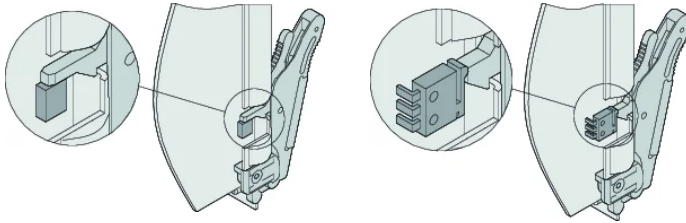

Table 2/2

Catalog Number	Height (H)	Width (W)
20818-160	323.15mm	28.95mm
20818-169	323.15mm	28.95mm
20818-161	323.15mm	28.95mm
20818-170	323.15mm	28.95mm

DIAGRAMS

WARNING

nVent products shall be installed and used only as indicated in nVent's product instruction sheets and training materials. Instruction sheets are available at www.nvent.com and from your nVent customer service representative. Improper installation, misuse, misapplication or other failure to completely follow nVent's instructions and warnings may cause product malfunction, property damage, serious bodily injury and death and/or void your warranty.

North America

All locations
+1.763.422.2661
Chat with us:
nvent.com/schroff

Europe

Straubenhardt, Germany
+49.7082.794.0
Betschdorf, France
+33.3.88.90.64.90
Warsaw, Poland
+48.22.209.98.35
Assago, Italy
+39.02.932.7141
Chat with us:
nvent.com/schroff

Asia

Shanghai, China
+86.21.2412.6943
Qingdao, China
+86.532.8771.6101
Singapore
+65.6768.5800
Shin-Yokohama, Japan
+81.45.476.0271
Chat with us:
nvent.com/schroff

Middle East & India

Dubai, United Arab Emirates
+971.4.378.1700
Bangalore, India
+91.80.6715.2001
Istanbul, Turkey
+90.216.250.7374
Chat with us:
nvent.com/schroff

Our powerful portfolio of brands:

CADDY ERICO HOFFMAN ILSCO SCHROFF TRACHTE