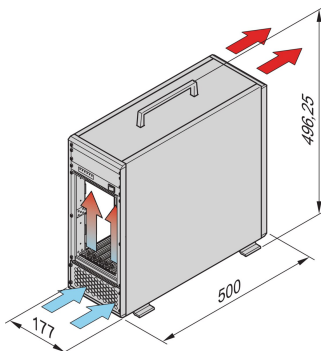

VME64x System, Tower, 4 U, Open Frame PSU

CATALOG NUMBER

10836-050

VME64 tower system for 7 VME64x boards 6 U, 160 mm. The power for the system is supplied by a open frame power supply. A fan control module monitors the fans, the temperature and voltage.