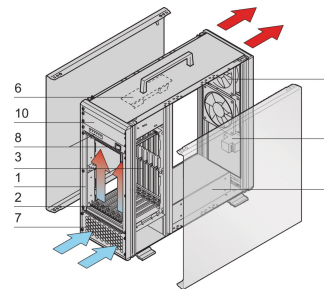

VME64x System, Tower, 4 U, Open Frame PSU

CATALOG NUMBER

10836-050

VME64 tower system for 7 VME64x boards 6 U, 160 mm. The power for the system is supplied by a open frame power supply. A fan control module monitors the fans, the temperature and voltage.