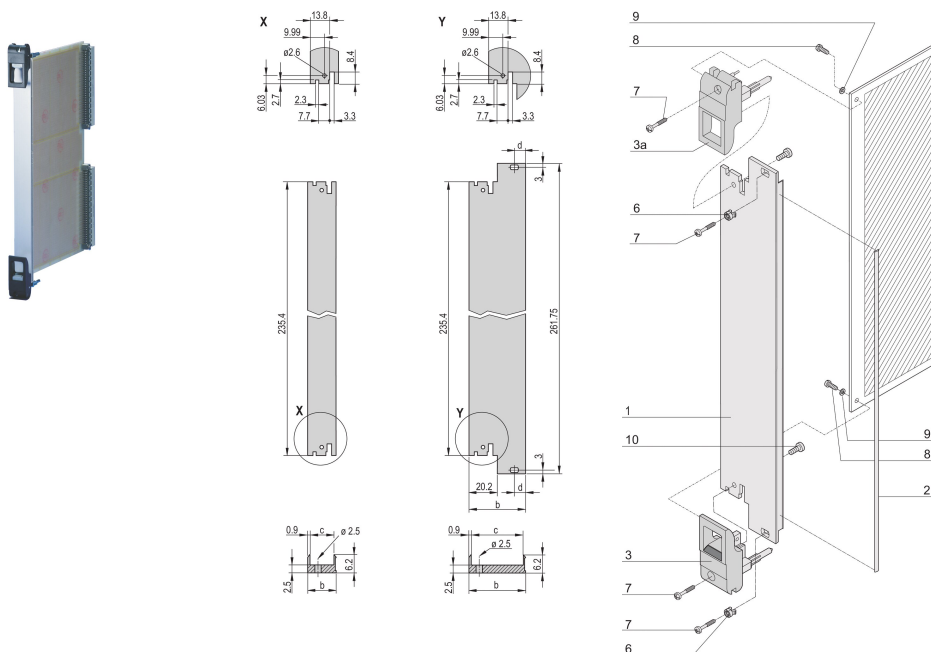

## CATALOG NUMBER

**20848-768**

Plug-in unit, with IET inserter/extractor black handle, 3 U, front assembly. The U-shaped front panel enable shielding with a textile gasket.

## FEATURES

U-shaped front panel for textile gasket

Suitable for insertion and extraction forces up to 700 N (per pair)

Enable the installation of a microswitch

Enable the installation of coding pegs in accordance with IEC 60297-3-103/ IEEE 1101.10

## PRODUCT ATTRIBUTES

Rack Width: 12HP

Package Quantity: 1

Handle Type: IET

Mounting: Screw-on Front

Gasket Type: Textile EMC

Front Finish: Anodized

Rear Finish: Etched

Type: Front Panel with Handle (PIU)

Width: 60.6mm

Net Weight: 0.021kg