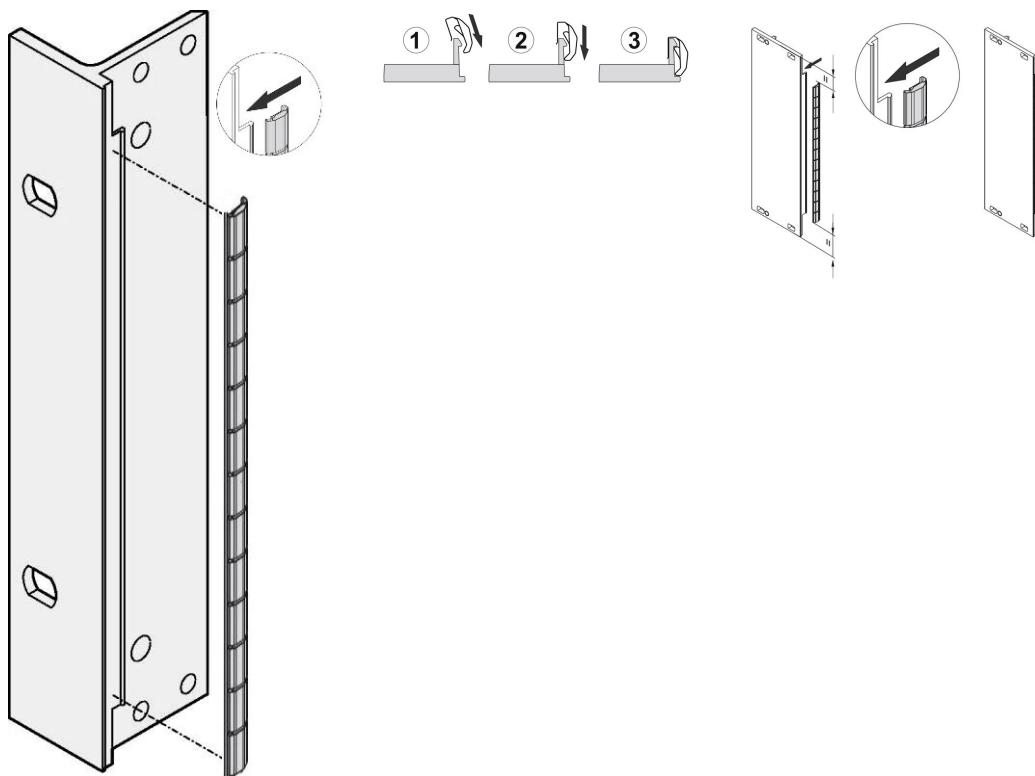

Front Panel EMC Stainless Steel Shielding Kit, for U-Shaped front panels, 3 U, 10 Pieces

CATALOG NUMBER

21102-105

The stainless EMC gaskets are inserted into a slot on the right hand side of the U-shaped front panels.

The gasket will be clipped onto the right front panel bracket, the 19" bracket or rear profile of the subrack

FEATURES

The stainless steel EMC-gasket for SCHROFF U-shaped front panels, offers excellent performance in shielding effectiveness and an enormous temperature range from -200 to +160°C.

Easy mounting by clipping the gasket onto the right front panel bracket, the 19" bracket or rear profile of the subrack

Temperature range from -200 to +160°C.

PRODUCT ATTRIBUTES

Rack Height: 3U

Package Quantity: 10