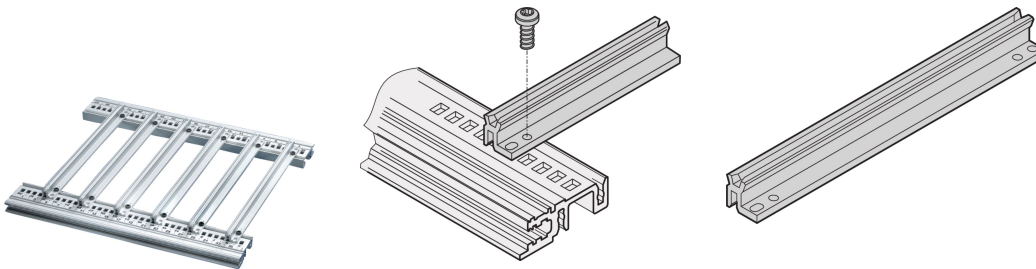

Guide Rail Accessory Type for Heavy PCBs, Extra Strong, Aluminum, 160 mm, 2.5 mm Groove Width, Silver

CATALOG NUMBER

34564-881

This reinforced guide rail for heavy PCBs of the type accessory, forms a reliable interface between the subrack mechanics and the sub-assemblies. The guide rails can additionally be bolted to the horizontal

CERTIFICATIONS

FEATURES

For especially heavy PCBs, plug-in units or frame type plug-in units

Mounting, for bolting to type H (heavy) and type R (rugged) horizontal rails only

Aluminium profile

PRODUCT ATTRIBUTES

Package Quantity: 1

Board Depth: 160mm

Groove Width: 2.5

Color: Silver

Finish: Anodized

Material: Aluminum

Product Family: EuropacPRO; RatiopacPRO; RatiopacPRO AIR; CompacPRO; PropacPRO; MultipacPRO; Inpac

Product Type: Guide Rail