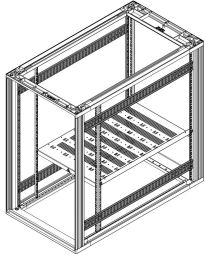

Novastar Depth Member

Depth member which is adjustable in 1 U increments in the height.

CERTIFICATIONS

FEATURES

For assembly on cabinet uprights

Adjustable in 1 U increments

SPECIFICATIONS

Product Type: Bracket

Table 1/1

Catalog Number	Depth	Material	Finish	Package Quantity	Type	Package Unit
27230-170	900mm	Steel	Aluminum-Zinc Plated	2	Depth Member	Pair
27230-169	800mm	Steel	Aluminum-Zinc Plated	2	Depth Member	Pair
27230-167	500mm	Steel	Aluminum-Zinc Plated	2	Depth Member	Pair
27230-171	1000mm	Steel	Aluminum-Zinc Plated	2	Depth Member	Pair

Catalog Number	Depth	Material	Finish	Package Quantity	Type	Package Unit
27230-168	600mm	Steel	Aluminum-Zinc Plated	2	Depth Member	Pair

WARNING

nVent products shall be installed and used only as indicated in nVent's product instruction sheets and training materials. Instruction sheets are available at www.nvent.com and from your nVent customer service representative. Improper installation, misuse, misapplication or other failure to completely follow nVent's instructions and warnings may cause product malfunction, property damage, serious bodily injury and death and/or void your warranty.