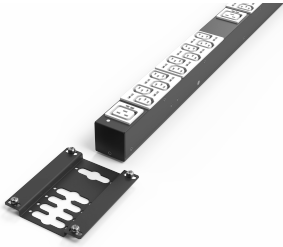

PDU Mounting Bracket

Assembly kits for PDUs. Allows easy integration of PDUs in a rack.

CERTIFICATIONS

FEATURES

Easy assembly of basic and RackPower PDUs

SPECIFICATIONS

Product Type: Bracket

Table 1/1

Catalog Number	Type	Package Quantity	Finish	Material
20110-068	Basic PDU	2		Stainless Steel
23130-010	Intelligent PDU, Double	2	Powder Coated	Steel

WARNING

nVent products shall be installed and used only as indicated in nVent's product instruction sheets and training materials. Instruction sheets are available at www.nvent.com and from your nVent customer service representative. Improper installation, misuse, misapplication or other failure to completely follow nVent's instructions and warnings may cause product malfunction, property damage, serious bodily injury and death and/or void your warranty.