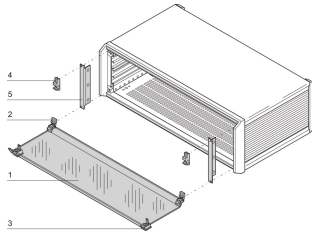

# PropacPRO Front Hood

The front hood bottom hinged can be assembled on to a PropacPRO case. It protects the PCB from accidental operations. A retrofittable lock can be installed.

## FEATURES

Mounting of hinges at top or bottom

Lock (max. 2) retrofittable

From acrylic glass, hinged, removable

Lateral cover (item 5) also serves as vertical EMC shielding of side panels

## SPECIFICATIONS

<b>Rack Height:</b>	3U
<b>Works With:</b>	Cases
<b>Product Type:</b>	Cover Plate
<b>Type:</b>	Front Hood
<b>Product Family:</b>	PropacPRO
<b>Material:</b>	Thermoplastic

Table 1/1

Catalog Number	Rack Width	Package Quantity	Depth
24576-080	28HP	1	
24576-083	84HP	1	175mm
24576-082	63HP	1	