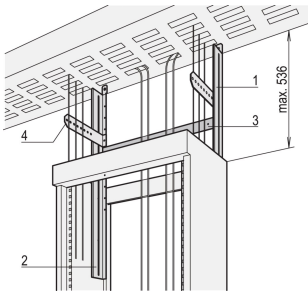

Etsirack Top Mounted Cabling Frame

CATALOG NUMBER

20125-005

Etsirack Top Mounted Cabling Frame.

CERTIFICATIONS

FEATURES

Extension length of the support Rails on the left and right, max. 536 mm

PRODUCT ATTRIBUTES

Product Type: Cable Clamp

Product Family: Etsirack

Finish: Zinc Plated

Gross Weight: 4.5kg

Material: Steel

Package Quantity: 1

WARNING

nVent products shall be installed and used only as indicated in nVent's product instruction sheets and training materials. Instruction sheets are available at www.nvent.com and from your nVent customer service representative. Improper installation, misuse, misapplication or other failure to completely follow nVent's instructions and warnings may cause product malfunction, property damage, serious bodily injury and death and/or void your warranty.