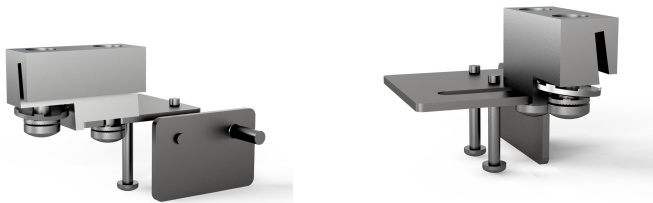

# Varistar CP Door Switch Bracket

### CATALOG NUMBER

---

**24630-106**

Door switch provides automation of lights, cooling units. The bracket is a mounting accessory with which the door control switch can be connected to the frame.

### FEATURES

---

The bracket is a mounting accessory with which the door control switch can be connected to the frame

### PRODUCT ATTRIBUTES

---

Product Family: Varistar CP

Package Quantity: 1

Material: Stainless Steel

Product Type: Bracket

Type: Door Switch Bracket

Net Weight: 0.134kg