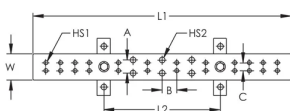

TGBA20L12PT	Yes	508mm	229mm	8mm	12	11mm
TGBA18L10P	No	451mm	229mm	8mm	10	11mm
TGBA29L18PT	Yes	737mm	457mm	8mm	18	11mm
TGBA24L14PT	Yes	610mm	457mm	8mm	14	11mm
TGBA18L10PT	Yes	451mm	229mm	8mm	10	11mm
TGBA24L14P	No	610mm	457mm	8mm	14	11mm
TGBA16L08PT	Yes	394mm	229mm	8mm	8	11mm
TGBA12L06PT	Yes	305mm	229mm	8mm	6	11mm
TGBA20L12P	No	508mm	229mm	8mm	12	11mm
TGBA29L18P	No	737mm	457mm	8mm	18	11mm
TGBA12L06P	No	305mm	229mm	8mm	6	11mm
TGBA16L08P	No	394mm	229mm	8mm	8	11mm

Table 2/2

Catalog Number	Hole Size 2 Number of Pairs	A	B	C
TGBA20L12PT	3	25.4mm	28.6mm	15.9mm
TGBA18L10P	3	25.4mm	28.6mm	15.9mm
TGBA29L18PT	5	25.4mm	28.6mm	15.9mm
TGBA24L14PT	5	25.4mm	28.6mm	15.9mm
TGBA18L10PT	3	25.4mm	28.6mm	15.9mm
TGBA24L14P	5	25.4mm	28.6mm	15.9mm
TGBA16L08PT	3	25.4mm	28.6mm	15.9mm
TGBA12L06PT	3	25.4mm	28.6mm	15.9mm
TGBA20L12P	3	25.4mm	28.6mm	15.9mm
TGBA29L18P	5	25.4mm	28.6mm	15.9mm
TGBA12L06P	3	25.4mm	28.6mm	15.9mm
TGBA16L08P	3	25.4mm	28.6mm	15.9mm

DIAGRAMS

WARNING

nVent products shall be installed and used only as indicated in nVent's product instruction sheets and training materials. Instruction sheets are available at www.nvent.com and from your nVent customer service representative. Improper