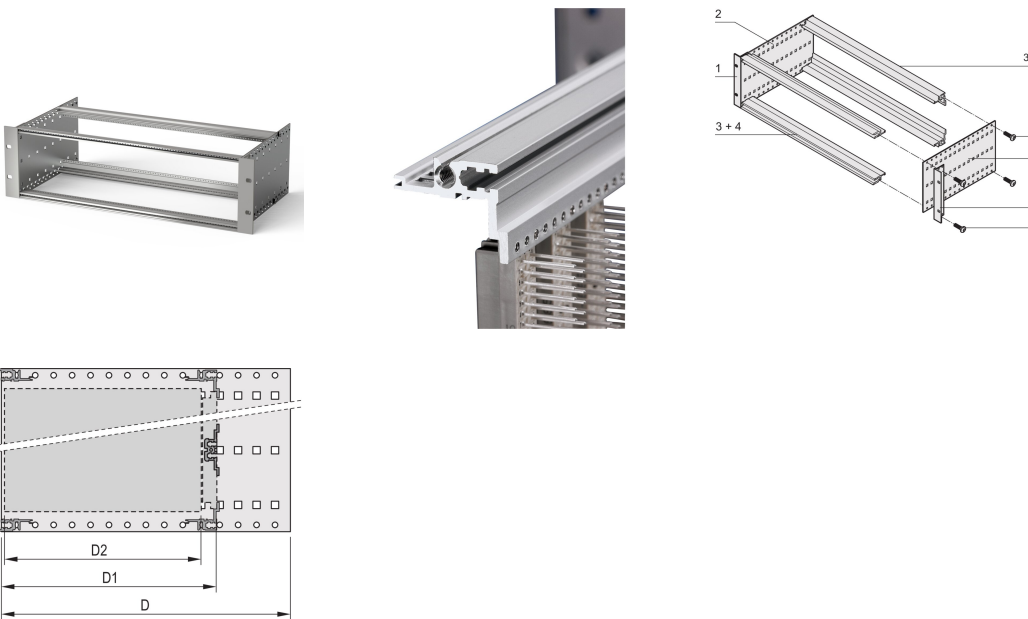

EuropacPRO 19" Subrack Kit for DIN Connector, Retrofit Shielding, 3 U, 235 mm

CATALOG NUMBER

24563-192

Non-shielded subrack for Din Connector mounting EN 60603-2 (DIN 41612).

CERTIFICATIONS

FEATURES

Subrack with side panel type F ("flexible"), front 19" bracket included, depth-adjustable 19" bracket sold separately (not included in items delivered)

Aluminum construction

IP 20, in accordance with IEC 60529

Internal and external dimensions in accordance with: IEC 60297-3-100, -101, IEEE 1101.1

Rear horizontal rails for connector mounting (IEC 60603-2 / DIN 41612)

Modifications such as cutouts, different finishes or dimensions available

Supplied as space-saving flat-pack

Horizontal rail type "light"

PRODUCT ATTRIBUTES

Rack Height: 3U

Depth: 235mm

Package Quantity: 1

For Mounting: DIN Connector

Board Depth: 160mm; 220mm

Gasket Type: Stainless Steel EMC (retrofitable)

Handle Included: No

Mounting: Rack

Complies With: IEC 60297-3-103

EMC Shielding: No

Finish: Anodized; Passivated

Material: Aluminum