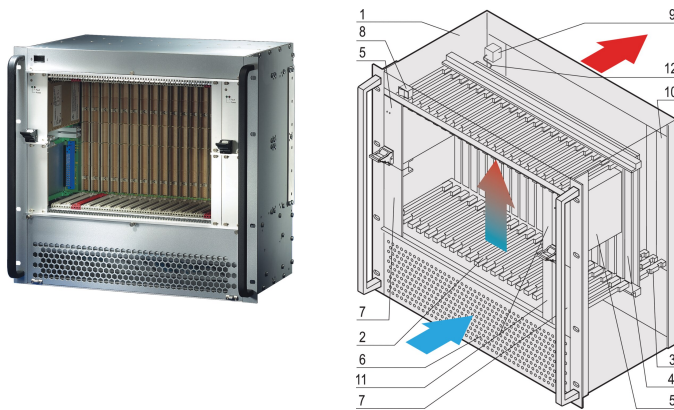

CPCI System With PSB, 10 U, 14 Slot

CATALOG NUMBER

24579-028

10 U CompactPCI System with PSB for fourteen 6 U Boards, fourteen RTM Boards and up to four 3U pluggable Power Supplies.

CERTIFICATIONS

FEATURES

System in accordance with IEC 60297-3-101, -102, -103; IEEE 1101.1, 1101.10/11); Backplane, conforms to PICMG 2.16

System with vertical card cage. Board format Front: 6 U, 160 mm deep; Rear I/O: 6 U, 80 mm deep

Backplane, PSB (package switched backplane), PICMG 2.16 16-slot, 6 U, 64 bit (2 fabric/switch slots, 14 node slots)

Heat dissipation by fan module, from front to rear

Two 19" CompactPCI power supplies, 300 W (3 U, 8 HP), prepared for installation of two additional 19" compatible PSUs

Prepared for system monitoring with a chassis monitoring module (CMM)

PRODUCT ATTRIBUTES

Product Type: System

Number of Slots: 16