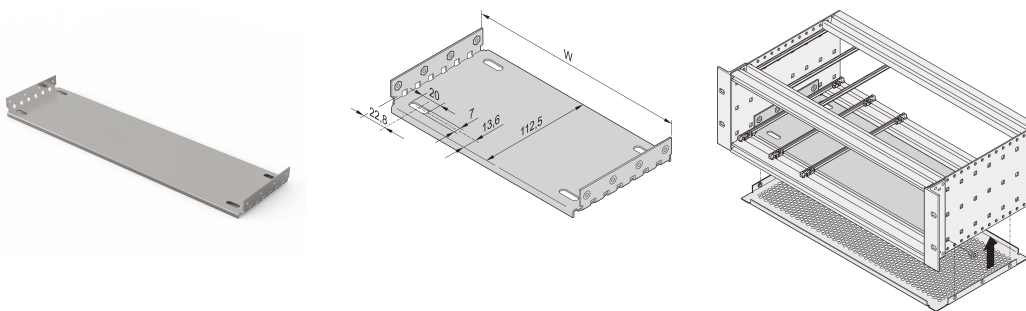

EuropacPRO Mounting Plate for Use With Cover Plate, 84 HP, 460 mm Board Length

CATALOG NUMBER

34563-044

Material	HP	W	D
34563001	28	146,87	112,50
34563009	28	146,87	172,50
34563002	42	217,99	112,50
34563014	42	217,99	172,50
34563003	63	324,67	112,50
34563019	63	324,67	172,50
34563004	84	431,35	112,50
34563024	84	431,35	172,50
34563026	84	431,35	232,50
34563028	84	431,35	292,50
34563042	84	431,35	352,50
34563044	84	431,35	412,50

Mounting plate for use with cover plates for installation and fixing of heavy components. Full width mounting plates (as wide as the subrack or the system case) are fixed to the side panels. The partial width mounting plates are fixed to the side panel and horizontal rail by means of an assembly strip.

Guide rails Type 4,4" and type strengthened cannot be used in combination with a mounting plate. Top / bottom cover which will be inserted into the groove of the light (type L) horizontal rails cannot be used in combination with a mounting plate.

FEATURES

For installation and fixing of heavy components

Mounting plate, full width: The mounting plate is as wide as the subrack/system case and is fixed to the side panels

A guide rail can be fitted in first and last slot position