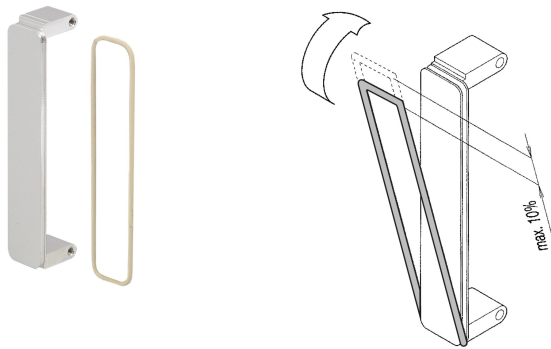

# EMC Gasket for FMC Front Panel, VITA 57.1

## CATALOG NUMBER

**60835-077**

The O-ring gasket can be used for EMC shielding of PMC or FMC mezzanines. The O-ring will be assembled into the groove of the Mezzanine.

## PRODUCT ATTRIBUTES

Package Quantity: 1

Depth: 1.34mm

Finish: Silver Plated

Height: 59.33mm

Material: EPDM-SBR Rubber

Product Type: O-Ring

Width: 13.68mm