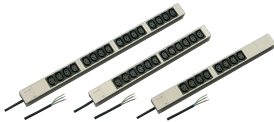

Socket Strip, IEC C13

Modular, compact PDU with many function elements. Using a 1 U by 1 U aluminum chassis the PDU can easily be integrated in a rack with IEC C13 outlets.

CERTIFICATIONS

FEATURES

230 V, 10 A

Horizontal and vertical mounting

Socket strips can be rotated through all four directions (in 90° increments) during installation

Socket strips with IEC 60320-C13 sockets

Connecting cable 2 m, open end with ferrules

In accordance with IEC 60320

Mounting height 1 U

SPECIFICATIONS

Material: Aluminum; Polyamide

Color: Grey

Product Type: Socket Strip

Table 1/2

Catalog Number	Socket Type	Socket Quantity	Switched Outlets	Voltage AC	Package Quantity	Depth
60110-292	IEC C13	16	No	230V	1	44mm

Catalog Number	Socket Type	Socket Quantity	Switched Outlets	Voltage AC	Package Quantity	Depth
60110-290	IEC C13	8	No	230V	1	44mm
60110-291	IEC C13	12	No	230V	1	44mm

Table 2/2

Catalog Number	Finish	Length
60110-292	Anodized	608.5mm
60110-290	Anodized	438.5mm
60110-291	Anodized	438.5mm