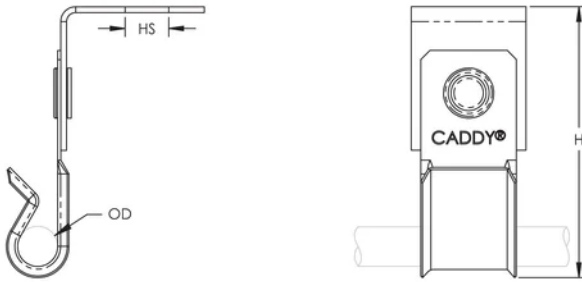

DIAGRAMS

WARNING

---

nVent products shall be installed and used only as indicated in nVent's product instruction sheets and training materials. Instruction sheets are available at www.nvent.com and from your nVent customer service representative. Improper installation, misuse, misapplication or other failure to completely follow nVent's instructions and warnings may cause product malfunction, property damage, serious bodily injury and death and/or void your warranty.

North America

+1.800.753.9221
Option 1 – Customer Care
Option 2 – Technical
Support

Europe

Netherlands:
+31 800-0200135
France:
+33 800 901 793

Europe

Germany:
800 1890272
Other Countries:
+31 13 5835404

APAC

Shanghai:
+ 86 21 2412 1618/19
Sydney:
+61 2 9751 8500

Our powerful portfolio of brands:

CADDY ERICO HOFFMAN ILSCO SCHROFF TRACHTE