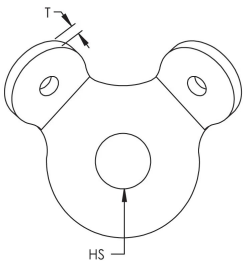

### SPECIFICATIONS

**Finish:** Electrogalvanized

**Material:** Steel

Table 1/1

| Catalog Number | Article Number | Brace Size    | Hole Size (HS) | Thickness (T) | UL Listed Load |
|----------------|----------------|---------------|----------------|---------------|----------------|
| CSBURC38       | 402198         | #12, #18, #36 | 11mm           | 4.27mm        | 3430N          |
| CSBURC58       | 402200         | #12, #18, #36 | 17mm           | 4.27mm        | 3430N          |
| CSBURC12       | 402199         | #12, #18, #36 | 14mm           | 4.27mm        | 3430N          |

## ADDITIONAL PRODUCT DETAILS

---

Brace member is not included.

Mount to the structure using the center hole. Loop cable through the holes in the bent tabs and swage in place.

| UL Loads    |              |             |
|-------------|--------------|-------------|
| Part Number | Brace Member | Load Rating |
| CSBURC38    | CSB12CBL     | 1859 N      |
|             | CSB18CBL     | 3434 N      |
|             | CSB36CBL     | 8492 N      |
| CSBURC12    | CSB12CBL     | 1859 N      |
|             | CSB18CBL     | 3434 N      |
|             | CSB36CBL     | 8492 N      |
| CSBURC58    | CSB12CBL     | 1859 N      |
|             | CSB18CBL     | 3434 N      |
|             | CSB36CBL     | 8492 N      |

## DIAGRAMS

---