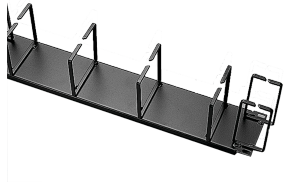

# Open-Frame Horizontal Cable Manager

The Open-Frame Cable Manager mounts horizontally atop the rack. It provides D-Ring support vertically on the ends and horizontally in the middle to better route cables through the rack. It is used for routing and bundling cable on 19-inch or 23-inch racks.

## FEATURES

---

The Open-Frame Cable Manager mounts horizontally atop the rack

It provides D-Ring support vertically on the ends and horizontally in the middle to better route cables through the rack

It is used for routing and bundling cable on 19-inch or 23-inch racks

## SPECIFICATIONS

---

**Color:** Jet Black  
**Material:** Mild Steel  
**Finish:** Powder Coated  
**Color Code:** RAL 9005

Table 1/1

Catalog Number	Article Number	Thickness	Rack Units
ECK19H	10233	1.52mm	2U
ECK23HV	35299	1.52mm	2U
ECK19HV	35289	1.52mm	2U