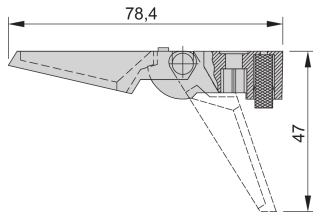

Plastic Foot

Tip-up feet, Plastic.

CERTIFICATIONS

FEATURES

Can be used instead of standard round feet

Load-carrying capacity: 25 kg per foot, max case weight 40 kg

Mounting holes are provided in bottom covers of the cases

Positioning of case is secured by anti-slip rubber inserts

SPECIFICATIONS

Works With:	Cases
Product Family:	RatiopacPRO; RatiopacPRO AIR; CompacPRO; PropacPRO; Inpac
Type:	Foot; With Tip-up
Product Type:	Foot
Material:	Polyamide

Table 1/1

Catalog Number	Package Quantity
10603-023	1
10603-026	1
10603-025	1
10603-024	1