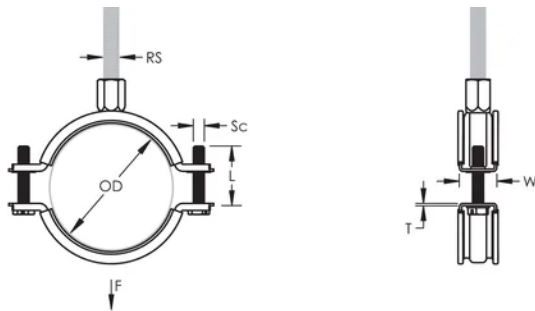

Longer ears position the screw farther from the hanger, improving tool clearance when the screw is tightened

Combination nut can be attached to M8 or M10 threaded rod, simplifying material handling

Screw length has been optimized to accommodate an increased pipe range, reducing inventory

## PRODUCT ATTRIBUTES

---

Article Number: 586023

Material: Steel;EPDM-SBR Rubber

Finish: Electrogalvanized

Temperature: -50 to 110 °C

Color: Black

Outer Diameter (OD): 239 - 250 mm

Rod Size (RS): M8;M10

Width (W): 30 mm

Thickness (T): 2.5 mm

Screw Diameter (Sc): 6

Screw Length (L): 37mm

Static Load: 4000N

## DIAGRAMS

---