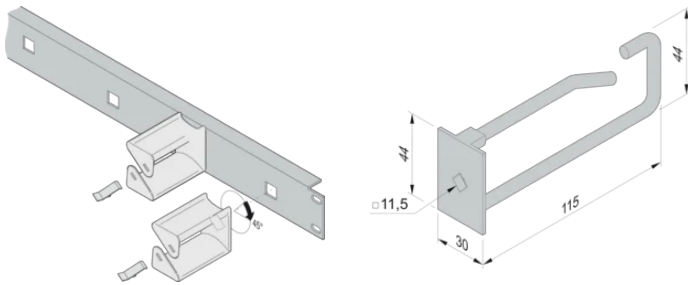

Catalog Number	Material	Depth (D)	Package Quantity	Color	Finish	Height (H)
60118-458	Polyamide	59mm	5	Black		42.5mm
60118-474	Steel, Polyamide	120.3mm	5		Zinc Plated	44mm

Table 2/2

Catalog Number	Length (L)	Cable Type
60118-473	80mm	Double
60118-457	115mm	Single
60118-459	100mm	Single
60118-458	55mm	Single
60118-474	115mm	Double

DIAGRAMS

WARNING

nVent products shall be installed and used only as indicated in nVent's product instruction sheets and training materials. Instruction sheets are available at www.nvent.com and from your nVent customer service representative. Improper installation, misuse, misapplication or other failure to completely follow nVent's instructions and warnings may cause product malfunction, property damage, serious bodily injury and death and/or void your warranty.