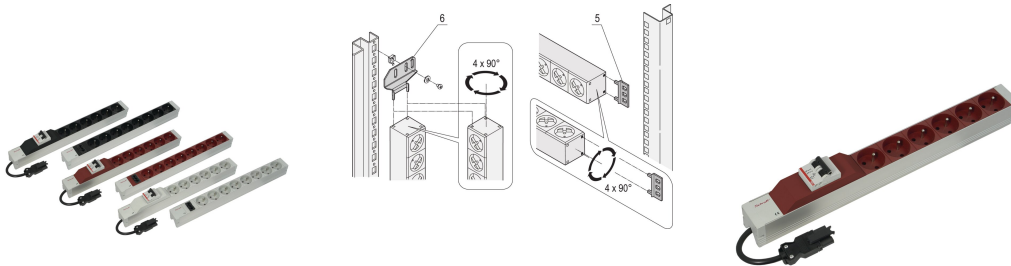

Socket Strip, UTE, With Wieland® Input, 8 Sockets, 19", Black

Data Solutions

CATALOG NUMBER

60110-347

Modular, compact PDU with many function elements. Using a 1 U by 1 U aluminum chassis the PDU can easily be integrated in a rack. The Wieland connector allows easy combination with different power input cords.

CERTIFICATIONS

FEATURES

Input via Wieland® GST 18 plug

Socket strips can be rotated through all four directions (in 90° increments) during fitting

Output via UTE sockets

Horizontal or vertical mounting

Installation height 1 U

In accordance with NFC 61-303

PRODUCT ATTRIBUTES

Socket Type: UTE

Socket Quantity: 8

Switched Outlets: No

Voltage AC: 230V

Package Quantity: 1

Color: Black

Depth: 44mm

Finish: Anodized

Length: 438.5mm

Material: Aluminum; Polyamide

Product Type: Socket Strip

Net Weight: 0.641kg

ADDITIONAL PRODUCT DETAILS

Please order mounting bracket for vertical mounting separately.