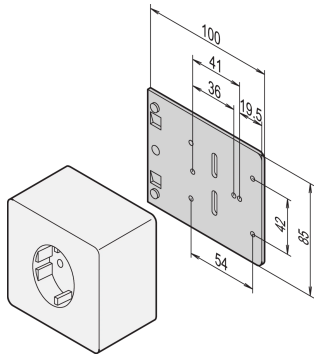

Mounting Plate for Single Sockets

Data Solutions

Mounting Plate for single Socket.

CERTIFICATIONS

FEATURES

For common surface sockets

SPECIFICATIONS

Table 1/1		
Catalog Number	Material	Package Quantity
20118-537	Aluminum	1

ADDITIONAL PRODUCT DETAILS

Surface socket not included in SCHROFF product range.

WARNING

nVent products shall be installed and used only as indicated in nVent's product instruction sheets and training materials. Instruction sheets are available at www.nvent.com and from your nVent customer service representative. Improper installation, misuse, misapplication or other failure to completely follow nVent's instructions and warnings may cause product malfunction, property damage, serious bodily injury and death and/or void your warranty.