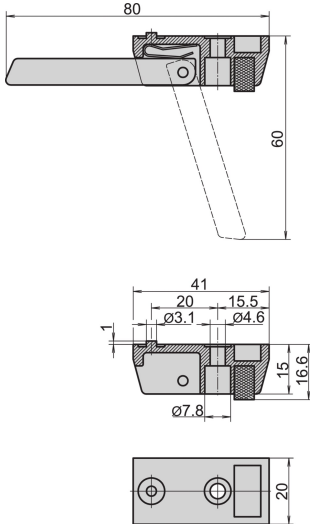

Die Cast Foot

The tip-up feet from aluminum die cast material enable mounting on the bottom plate of a case. Available with or without tip-up function. Color RAL 9006 White Aluminum.

CERTIFICATIONS

FEATURES

Positioning of case is secured by anti-slip rubber inserts

Can be used instead of standard feet

Load-carrying capacity: 50 kg per foot, max case weight 40 kg

Mounting holes are provided in bottom cover of the cases

SPECIFICATIONS

Material:	Aluminum
Works With:	Cases
Product Family:	RatiopacPRO; RatiopacPRO AIR; CompacPRO; PropacPRO; Inpac
Product Type:	Foot
Color:	Silver

Table 1/1

Catalog Number	Package Quantity	Color Code	Type
10603-001	1	RAL 9006	Foot, Without Tip-up
10603-002	1	RAL 9006	Foot, With Tip-up