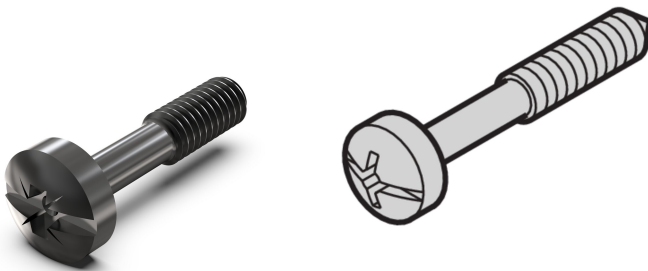

Collar Screw, Cross Recess/Slotted, M2.5 x 12.3 mm, Steel Black, 100 pieces

CATALOG NUMBER

21101-102

CERTIFICATIONS

PRODUCT ATTRIBUTES

Length: 12.3mm

Material: Steel

Finish: Zinc Top Coat

Package Quantity: 100

Thread Size: M2.5

Depth: 14.3mm

Height: 5mm

Product Type: Screw

Type: Screw

Width: 5mm

Works With: Front Panels

Net Weight: 0.05kg