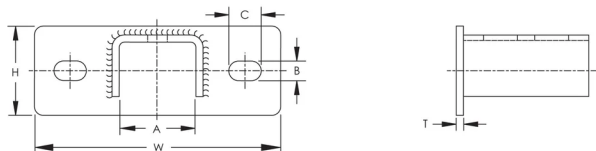

Catalog Number	Article Number	Width (W)	Thickness (T)	A	B	C
APYE01EG	584758	124 mm	5 mm	31 mm	12 mm	19 mm

DIAGRAMS