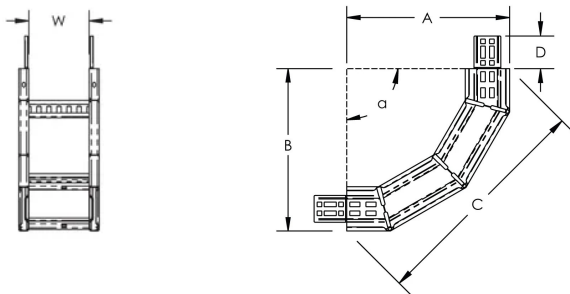

Catalog Number	Article Number	Width (W)	Angle (a)	A	B	C
CL110X750IR90HD	840540	750 mm	90 °	410 mm	410 mm	580 mm
CL110X600IR90HD	840530	600 mm	90 °	410 mm	410 mm	580 mm
CL110X450IR90HD	840520	450 mm	90 °	410 mm	410 mm	580 mm
CL110X150IR90HD	840500	150 mm	90 °	410 mm	410 mm	580 mm
CL110X300IR90HD	840510	300 mm	90 °	410 mm	410 mm	580 mm

Table 2/2

Catalog Number	Article Number	D
CL110X900IR90HD	840550	80 mm
CL110X750IR90HD	840540	80 mm
CL110X600IR90HD	840530	80 mm
CL110X450IR90HD	840520	80 mm
CL110X150IR90HD	840500	80 mm
CL110X300IR90HD	840510	80 mm

DIAGRAMS

WARNING

nVent products shall be installed and used only as indicated in nVent's product instruction sheets and training materials. Instruction sheets are available at www.nvent.com and from your nVent customer service representative. Improper installation, misuse, misapplication or other failure to completely follow nVent's instructions and warnings may cause product malfunction, property damage, serious bodily injury and death and/or void your warranty.