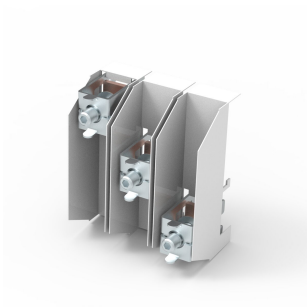

Connection Set, W060

Connection terminal, 3 pole without cover.

INDUSTRY STANDARDS

UL

CSA

GL

FEATURES

Description: Connection set, 3-pole without cover cap.

Rated voltage: 690 V

Width: 153

Pack quantity: 1 pc.

Approvals: CSA, UL, GL

SPECIFICATIONS

Table 1/1

Catalog Number	Height	Width	Depth	Material	Finish	Color
01537	100mm	153mm	25mm	Steel	Powder Coated	Light Gray
01538	100mm	153mm	25mm	Steel	Powder Coated	Light Gray