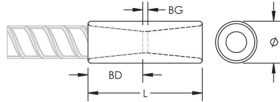

PRODUCT ATTRIBUTES

Material: Stainless Steel Duplex 2205 (EN 1.4462)

Finish: Plain

Rebar Size, Metric: 12 mm

Rebar Size, US: #4

Rebar Size, Canada: 10M

Diameter (Ø): 25 mm

Length (L): 50mm

Bar Depth (BD): 19mm

Bar Gap (BG): 12mm

Unit Weight: 0.16 kg

Designed to Meet: AASHTO;ABNT NBR 8548:1984;ACI 318 Type 1 (125% Specified Yield);ACI 318 Type 2 (Specified Tensile);ACI 349;ACI 359;AS3600

ADDITIONAL PRODUCT DETAILS

Bar dimensions and weights listed may vary by region. Coupler sizes not shown may be available by special order. Contact your nVent LENTON representative for more information.

DIAGRAMS

WARNING

nVent products shall be installed and used only as indicated in nVent's product instruction sheets and training materials. Instruction sheets are available at www.nvent.com and from your nVent customer service representative. Improper installation, misuse, misapplication or other failure to completely follow nVent's instructions and warnings may cause product malfunction, property damage, serious bodily injury and death and/or void your warranty.