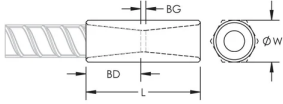

ADDITIONAL PRODUCT DETAILS

Bar dimensions and weights listed may vary by region. Coupler sizes not shown may be available by special order. Contact your nVent LENTON representative for more information.

Suffix "EE" has been added to some part numbers to clarify design version among regions.

DIAGRAMS

WARNING

---

nVent products shall be installed and used only as indicated in nVent's product instruction sheets and training materials. Instruction sheets are available at www.nvent.com and from your nVent customer service representative. Improper installation, misuse, misapplication or other failure to completely follow nVent's instructions and warnings may cause product malfunction, property damage, serious bodily injury and death and/or void your warranty.

North America

+1.800.753.9221
Option 1 – Customer Care
Option 2 – Technical
Support

Europe

Netherlands:
+31 800-0200135
France:
+33 800 901 793

Europe

Germany:
800 1890272
Other Countries:
+31 13 5835404