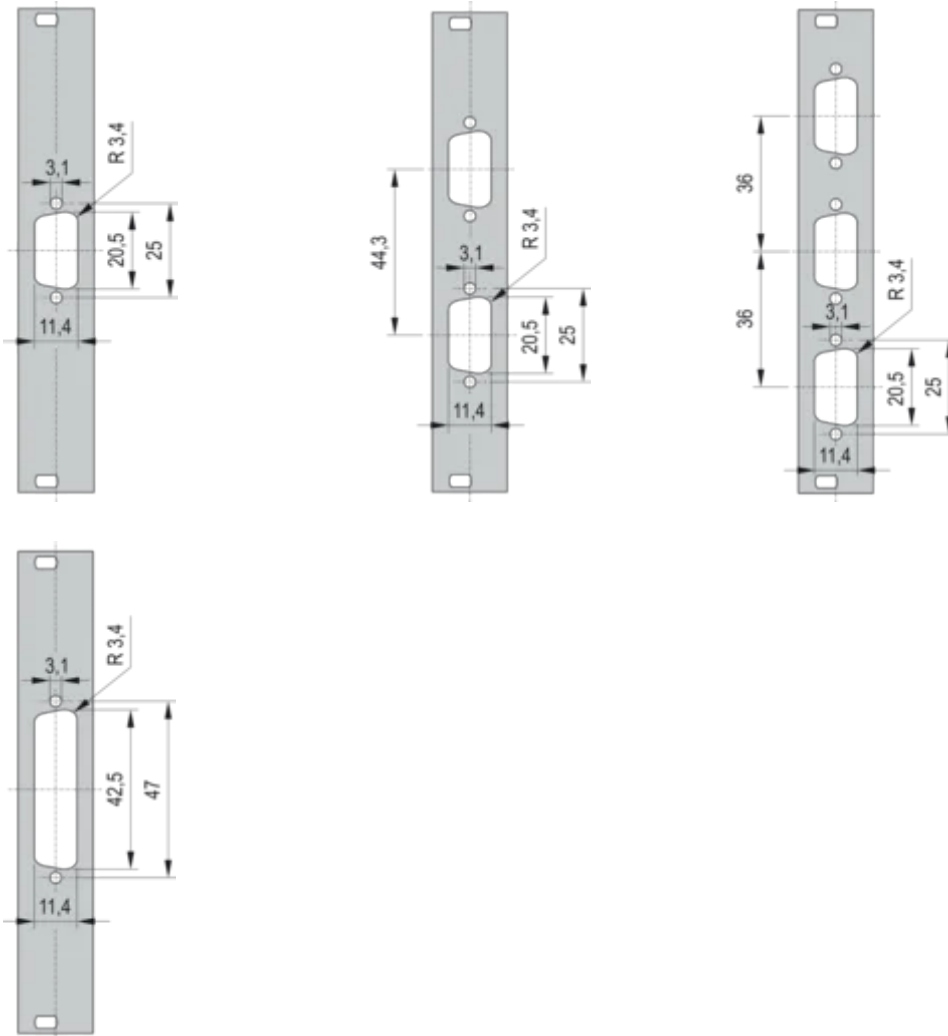

# 19" Front Panel With SUB-D Cut-Out

19" Front Panel with SUB-D Cut-Out or FDDI Cut-Out.

## SPECIFICATIONS

<b>Depth (D):</b>	2.5mm
<b>Material:</b>	Aluminum
<b>Accessory Type:</b>	Front panel
<b>Product Type:</b>	Front Panel

Table 1/2

Catalog Number	Rack Height	Rack Width	Package Quantity	Front Finish	Rear Finish	Number of Pins
30118-334	3U	4HP	1	Painted	Conductive	(1) 25
30118-332	3U	4HP	1	Painted	Conductive	(3) 9
30118-335	3U	4HP	1	Painted	Conductive	(2) 25
30118-338	3U	4HP	1	Painted	Conductive	(1) 9
30118-336	3U	4HP	1	Painted	Conductive	(2) 9

## DIAGRAMS

---