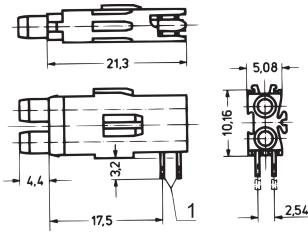

Double Test Socket, Ø 2 mm

Double test sockets for mounting plane 1 and 2, short and long type.

Solder temperature should only be applied for a maximum of 5 seconds. The plastic body should be protected from the solder wave when wave soldering.

CERTIFICATIONS

FEATURES

Double test sockets for Front Element System

SPECIFICATIONS

Diameter: 2mm
Product Type: Socket

Table 1/2

Catalog Number	Type	Package Quantity	Voltage AC	Max Current	Test Voltage @ 50 Hz	Ambient Temperature
69004-089	Long, Mounting Plane 1	1	30V	1A	1kV	-25 to 70°C
69004-131	Short, Mounting Plane 1	1	30V	1A	1kV	-25 to 70°C
69004-090	Long, Mounting Plane 2	10	30V	1A	1kV	-25 to 70°C

Dimensions of connecting pins: 0.3 × 0.6 mm.

Required front panel drill hole: Ø 4 mm.

Please take into consideration that deliveries may be carried out in the stated SPQs (SPQ, e.g. 5 pieces, 10 pieces, 50 pieces, etc.). Differing order quantities (e.g. 2 pieces) may be changed to the next possible delivery quantity = Standard Pack Quantity.