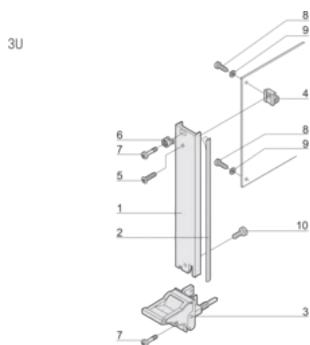

Rack Height: 3U

Type: Front Panel with Handle (PIU)

Width (W): 40.3mm

Net Weight: 0.1kg

## DIAGRAMS

---