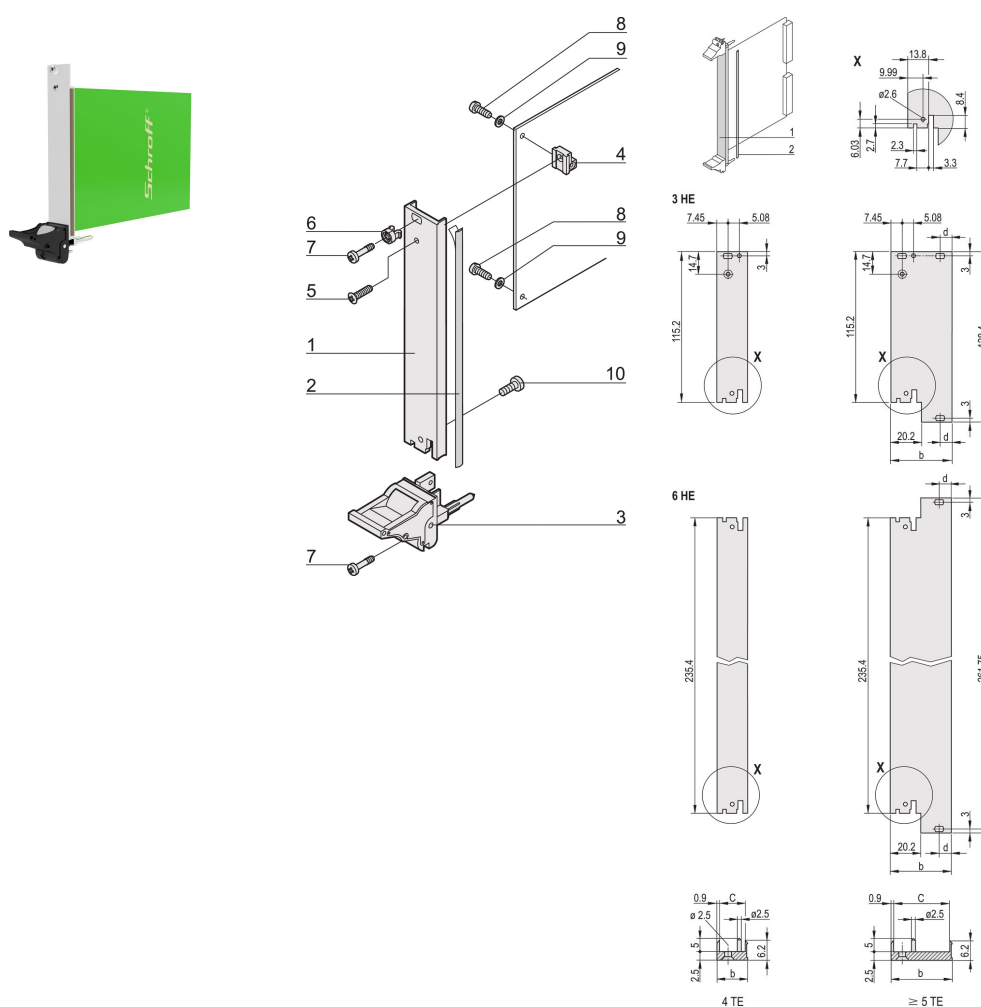

# Plug-In Unit Kit With IEL Handle, Shielded, Black 3 U, 8 HP

CATALOG NUMBER

20848-589

Plug-in unit, with IEL inserter/extractor black handle, 3 U, front assembly. The U-shaped front panel enable shielding with a textile gasket.

## FEATURES

---

U-shaped front panel for textile gasket

Suitable for insertion and extraction forces up to 700 N (per pair)

Enable the installation of a microswitch

Enable the installation of coding pegs in accordance with IEC 60297-3-103/ IEEE 1101.10

## PRODUCT ATTRIBUTES

---

Rack Width: 8HP

Package Quantity: 1

Handle Type: IEL

Mounting: Screw-on Front

Gasket Type: Textile EMC

Front Finish: Anodized

Rear Finish: Etched

Treated Edges: No

Complies With: IEC 60297-3-102; IEEE 1101.10; IEC 60297-3-103; IEEE 1101.1/11

EMC Shielding: Yes

Finish: Anodized; Passivated

Height (H): 128.4mm

Material: Aluminum

Product Type: Front Panel