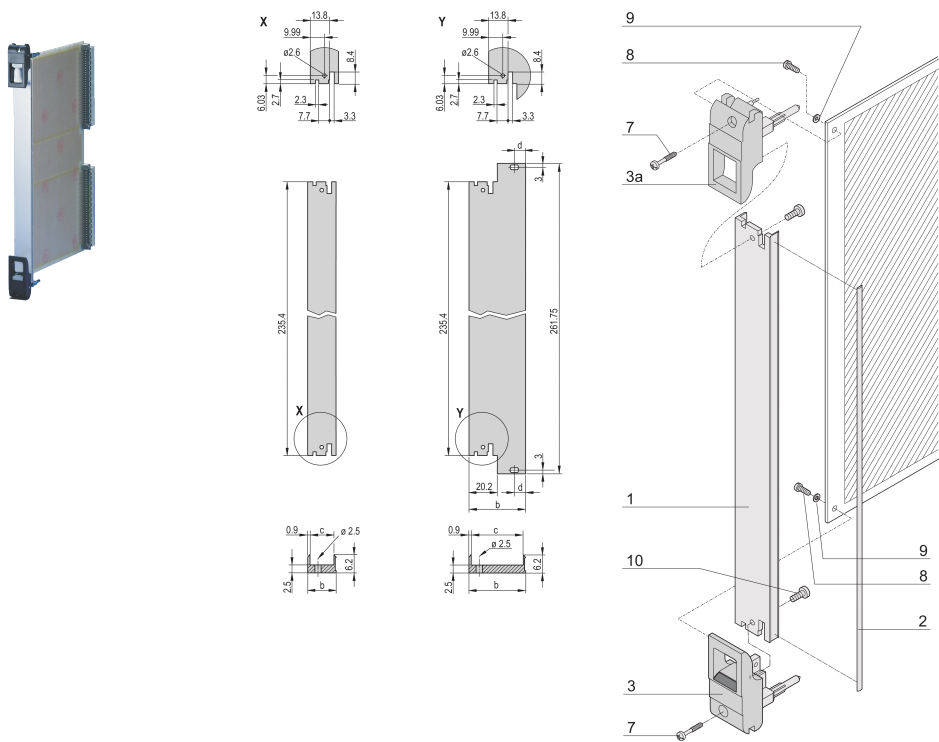

Plug-In Unit Kit With IET Handle, Shielded, Black, 6 U, 4 HP

CATALOG NUMBER

20848-766

Plug-in unit, with IET inserter/extractor black handle, 3 U, front assembly. The U-shaped front panel enable shielding with a textile gasket.

CERTIFICATIONS

FEATURES

- U-shaped front panel for textile gasket
- Suitable for insertion and extraction forces up to 700 N (per pair)
- Enable the installation of a microswitch

Enable the installation of coding pegs in accordance with IEC 60297-3-103/ IEEE 1101.10

PRODUCT ATTRIBUTES

Rack Width: 4HP

Package Quantity: 1

Handle Type: IET

Mounting: Screw-on Front

Gasket Type: Textile EMC

Front Finish: Anodized

Rear Finish: Etched

Treated Edges: No

Complies With: IEC 60297-3-102; IEEE 1101.10; IEC 60297-3-103; IEEE 1101.1/11

EMC Shielding: Yes

Finish: Anodized; Passivated

Height: 261.8mm

Material: Aluminum

Product Type: Front Panel

Rack Height: 6U