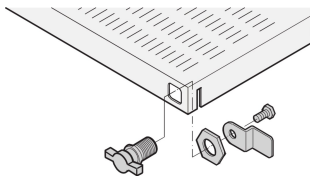

Novastar Lock for Shelf

CATALOG NUMBER

21101-132

Eurorack Lock for Shelf.

CERTIFICATIONS

FEATURES

The T-bar lock can be fitted optionally on the right or left in telescopic shelves.

PRODUCT ATTRIBUTES

Package Quantity: 1

Product Family: Novastar

Product Type: Lock

Net Weight: 0.08kg

WARNING

nVent products shall be installed and used only as indicated in nVent's product instruction sheets and training materials. Instruction sheets are available at www.nvent.com and from your nVent customer service representative. Improper installation, misuse, misapplication or other failure to completely follow nVent's instructions and warnings may cause product malfunction, property damage, serious bodily injury and death and/or void your warranty.