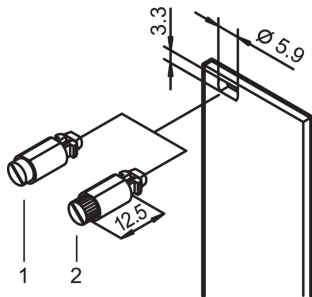

Quarter-Turn Fastener, Slotted Head, Grey; 100 pieces

CATALOG NUMBER

21101-847

1/4 rotary lock with defined stop.

CERTIFICATIONS

FEATURES

1/4 rotary lock with defined stop

Identification of locking position due to slot position

Height: 6mm

Material: Steel; Zinc Alloy; Thermoplastic

Product Type: Hardware Kit

Width: 7mm

Works With: Front Panels

Fastener Type: Slotted Head

Net Weight: 0.1kg

ADDITIONAL PRODUCT DETAILS