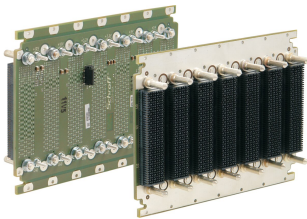

VPX Backplane, 3 U, 7 Slots, BKP3-CEN07-15.2.3-4, RTM

CATALOG NUMBER

23001-815

The nVent SCHROFF VPX Backplane have excellent Signal Integrity for highest data transfer rates.

CERTIFICATIONS

FEATURES

In accordance with: VITA 46.0 VPX base standard; VITA 46.3 Serial RapidIO on VPX; VITA 46.4 PCI Express on VPX Fabric Connector; VITA 46.7 Ethernet on VPX Fabric Connector; VITA 46.11 System Management for VPX

DIP switch for system slot settings

JTAG connections

Lockable aux utility and sense connectors

M4 power studs for power supply, max. 22 A per slot for each voltage

PRODUCT ATTRIBUTES

Product Type: Backplane

Number of Slots: 7

Rack Height: 3U

Backplane Type: VPX, VITA 65

Slot Width: 5HP

Connector Type: MultiGig

Power Connector Type: Powerstuds M4

Utility Connector Type: Microfit, 8-pin

Width: 186.46mm