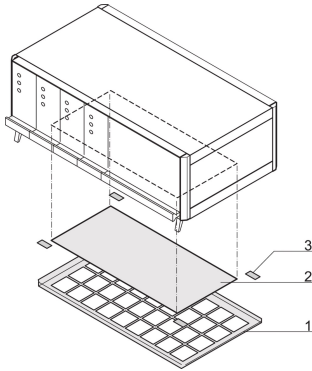

RatiopacPRO, Air Filter, 42 HP

CATALOG NUMBER

24571-326

The air filter filters the intake air and reduces the quantity of dust or other particles.

CERTIFICATIONS

FEATURES

Assembled without tools

Filter replacement without opening the case

IP protection class is maintained

PRODUCT ATTRIBUTES

Rack Width: 42HP

Finish: Powder Coated

Material: Aluminum

Product Family: RatiopacPRO AIR

Product Type: Filter

Type: Air Filter