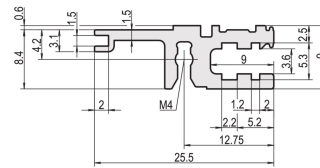

Horizontal Rail, Rear, Type L-VT, Light, 84 HP

CATALOG NUMBER

34560-684

Combinations of horizontal rails and side panels

*+ can be combined, - combination not recommended

Horizontal rail	-	+	+	+	+
Horizontal rail	+	+	+	+	+
Horizontal rail	+	+	-	-	-
Horizontal rail	+	+	-	-	-
Side panel	Light 1-F	Fluorid 1-F	Heavy 1-F	Rugged 1-F	

The horizontal rail, type VT enables the direct assembly of a backplane.

CERTIFICATIONS

FEATURES

For direct backplane mounting

Recessed installation for low mechanical demands (L-VT)

Mounting top and bottom

Aluminum extrusion, anodized finish, conductive contact surface

PRODUCT ATTRIBUTES

Rack Width: 84HP

Package Quantity: 1

Finish: Anodized

Length: 431.8mm

Material: Aluminum

Product Family: EuropacPRO; RatiopacPRO; RatiopacPRO AIR; CompacPRO; PropacPRO

Product Type: Horizontal Rail

Type: Light, VT

Works With: Subracks; Cases

Net Weight: 0.11kg

ADDITIONAL PRODUCT DETAILS

Delivery is in standard pack multiples. Pricing is per individual item.

Please take into consideration that deliveries may be carried out in the stated SPQs (SPQ, e.g. 5 pieces, 10 pieces, 50 pieces, etc.). Differing order quantities (e.g. 2 pieces) may be changed to the next possible delivery quantity = Standard Pack Quantity.