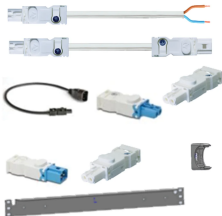

# LED Light, 19" Bracket

To adapt the light distribution to the current installation situation.

## FEATURES

19" bracket to mount LED light into a cabinet

## SPECIFICATIONS

- Works With:** 19" Cabinets
- Product Type:** Bracket
- Material:** Steel

Table 1/1

Catalog Number	Rack Height	Package Quantity	Color	Color Code	Finish	Type
20118-896	1U	1	Black	RAL 7021	Powder Coated	Mounting Bracket
20118-897	1U	1	Grey	RAL 7035	Powder Coated	Mounting Bracket