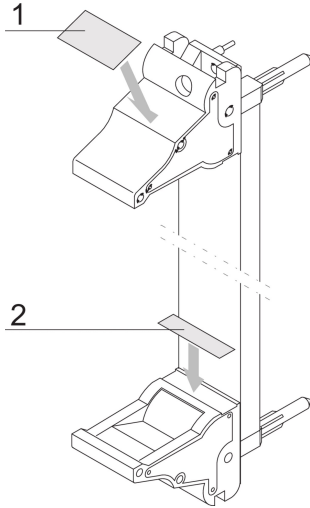

# Plug-In Unit Label Strip for IE-Handle

Polyester, self-adhesive, white label for IET or IEL handles.

## FEATURES

Label strips, Polyester, self-adhesive, white

For IE-handles