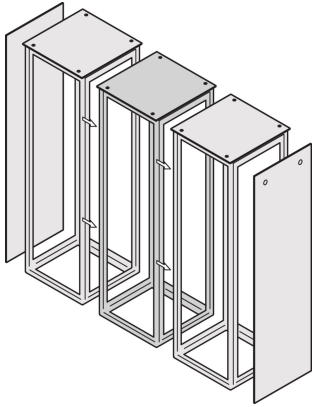

Side-by-Side Mounting Kit for Varistar CP

CERTIFICATIONS

FEATURES

Side-by-side mounting kit

SPECIFICATIONS

Product Type: Mounting Kit

Table 1/2

| Catalog Number | Protection Rating | Package Quantity | Color | Color Code | Material | Type |
|----------------|-------------------|------------------|------------|------------|--------------|--------------|
| 23130-061 | IP20 | 1 | Black Grey | RAL 7021 | Steel | Side-by-Side |
| 24630-123 | IP20 | 1 | Black | | Polyethylene | Side-by-Side |
| 24630-122 | IP20 | 1 | Black Grey | RAL 7021 | Steel | Side-by-Side |