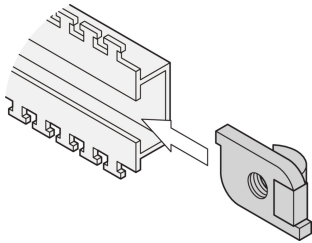

# Slide Nut Kit for C-Rail

C-Rails are for better cable management. Installation generally behind the 19" uprights. They are compatible with standard cable clabs.