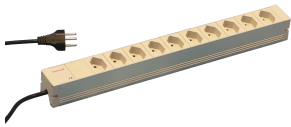

# Socket Strip, Swiss

Modular, compact PDU with many function elements. Using a 1 U by 1 U aluminum chassis the PDU can easily be integrated in a rack with Swiss outlets.

## FEATURES

Socket strips can be rotated through all four directions (in 90° increments) during installation

230 V, 10 A

In accordance with SEV.IEC 60884

Connecting cable 2 m with Swiss version plug

Socket strips Swiss version