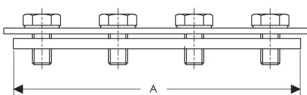

DIAGRAMS

WARNING

nVent products shall be installed and used only as indicated in nVent's product instruction sheets and training materials. Instruction sheets are available at www.nvent.com and from your nVent customer service representative. Improper installation, misuse, misapplication or other failure to completely follow nVent's instructions and warnings may cause product malfunction, property damage, serious bodily injury and death and/or void your warranty.