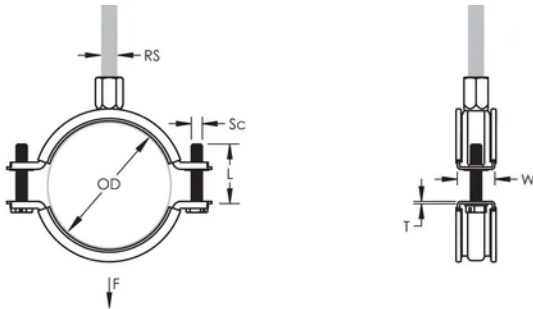

Combination nut can be attached to M8 or M10 threaded rod, simplifying material handling

Screw length has been optimized to accommodate an increased pipe range, reducing inventory

Category II noise reduction according to DIN EN ISO 3822-1

Finish: Electropolished

Color: Black

Temperature: -50 to 110 °C

Outer Diameter (OD): 50 - 58 mm

Rod Size (RS): M8;M10

Width (W): 20 mm

Thickness (T): 1.25 mm

Screw Diameter (Sc): 6

Screw Length (L): 27mm

Static Load: 700N

ADDITIONAL PRODUCT DETAILS

Lining is EPDM rubber.

DIAGRAMS

WARNING

nVent products shall be installed and used only as indicated in nVent's product instruction sheets and training materials. Instruction sheets are available at www.nvent.com and from your nVent customer service representative. Improper installation, misuse, misapplication or other failure to completely follow nVent's instructions and warnings may cause product malfunction, property damage, serious bodily injury and death and/or void your warranty.