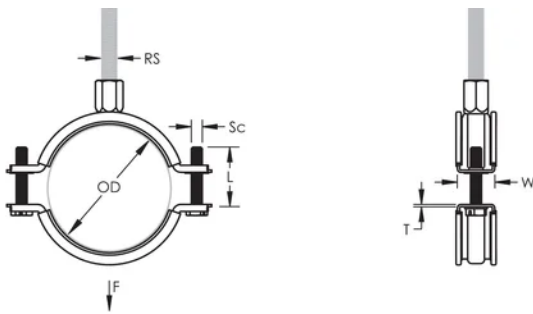

Finish: Electropolished

Color: Black

Temperature: -50 to 110 °C

Outer Diameter (OD): 98 - 108 mm

Pipe Size: 3 1/2"

NB/DN: 90

Rod Size (RS): M8;M10

Width (W): 23 mm

Thickness (T): 1.75 mm

Screw Diameter (Sc): 6

Screw Length (L): 37mm

Static Load: 1700N

ADDITIONAL PRODUCT DETAILS

Lining is EPDM rubber.

DIAGRAMS

WARNING